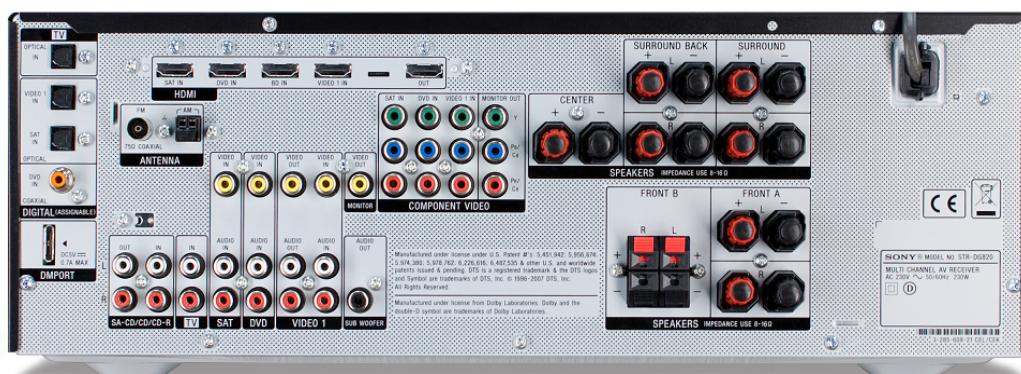

STR-DG720

Sitting below the STR-DG820 in the new range, the STR-DG720 has a three-in/one-out HDMI repeater with support for 1080/24P video and x.v.Colour, and can accept HD multichannel HD audio as eight-channel Linear PCM.

STR-DG520

The simplest receiver in the new range is also designed to sell at a price enabling it to bring an exciting home cinema experience to entry-level buyers. Yet despite its highly affordable price, it still offers many of the features of the higher-specification models.

It has a two-in/one out HDMI switcher with 1080/24P pass-through, Digital Cinema Auto Calibration, Cinema Studio EX processing and Sony's Digital Media Port. It delivers 5x100W.

The STR-DG820, STR-DG720 and STR-DG520 are available from Sony Centre stores, retailers and online at the Sony Style shop - www.sonystyle-europe.com.

STR-DG820 key features

- Full HD audio capability: Dolby True HD and dts-HD Master Audio decoding, plus eight-channel Linear PCM
- Four HDMI v1.3 inputs and one output, with 1080/24P pass-through and Deep Colour/x.v.Colour compatibility
- One-button operation of a complete system with BRAVIA Sync
- Fast, accurate set-up with Digital Cinema Auto Calibration
- Digital Media Port for connection of iPod, WALKMAN®, wi-fi and Bluetooth® audio devices.
- More immersive cinema experience with Cinema Studio EX and Neural-THX Surround processing
- 7x100W output